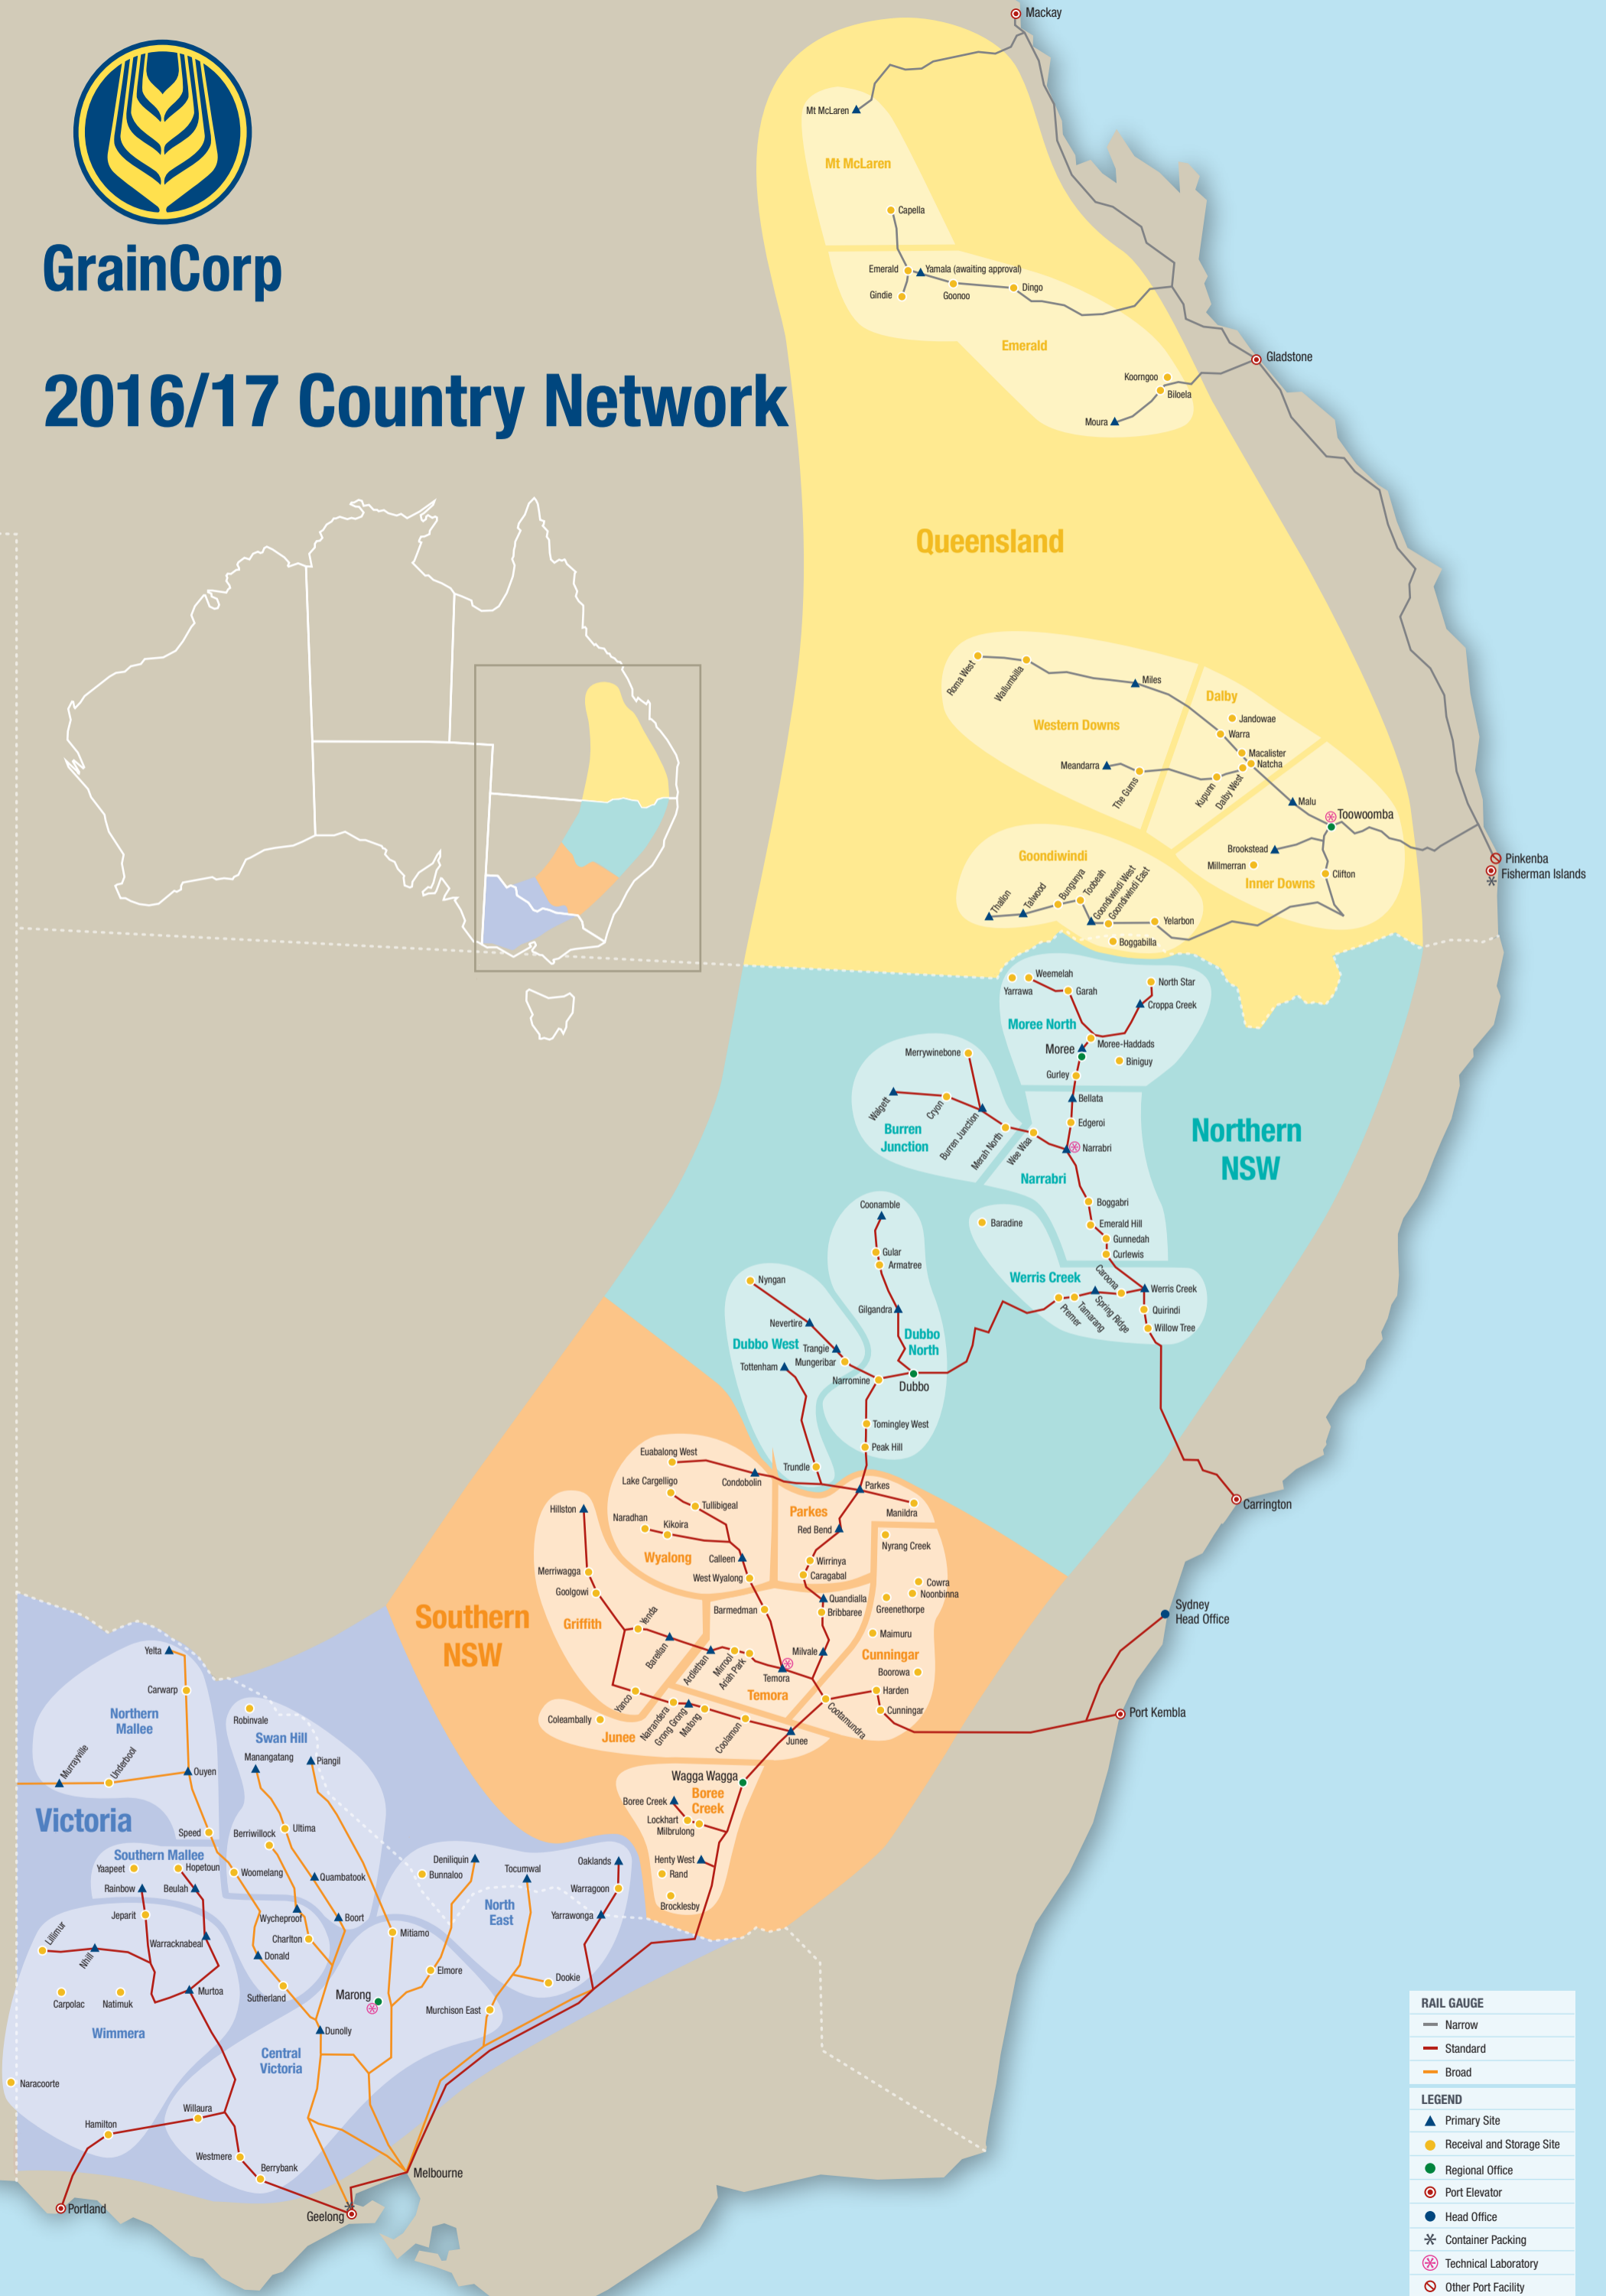

GrainCorp

# 2016/17 Country Network

RAIL GAUGE	
	Narrow
	Standard
	Broad

LEGEND	
	Primary Site
	Receival and Storage Site
	Regional Office
	Port Elevator
	Head Office
	Container Packing
	Technical Laboratory
	Other Port Facility

Map not to scale